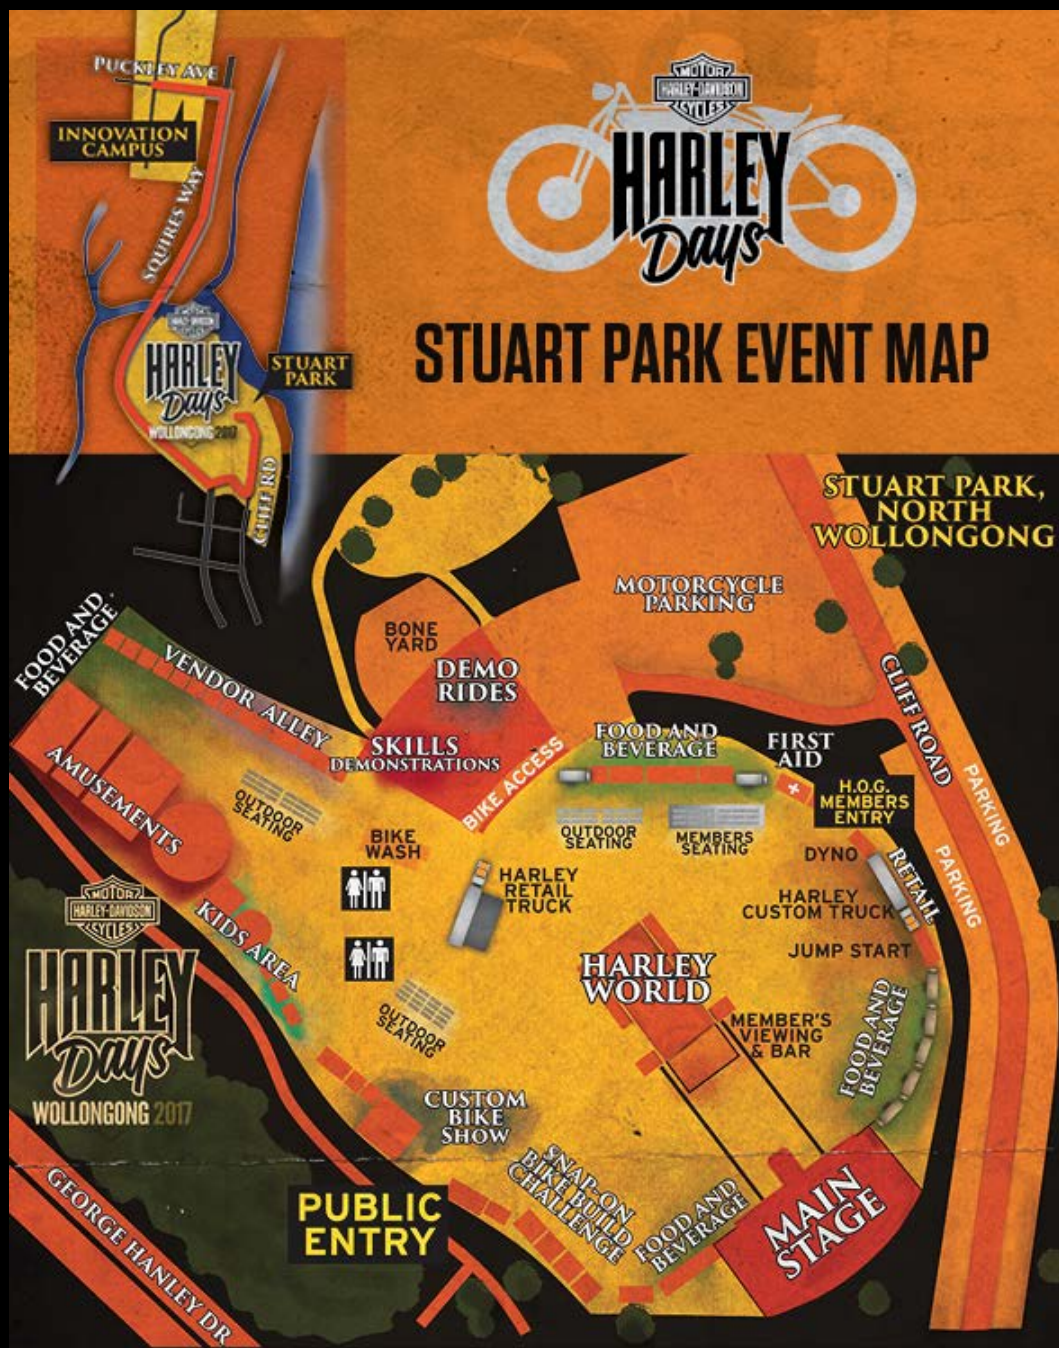

STUART PARK EVENT MAP

AUSTRALIANHARLEYPARTY.COM.AU